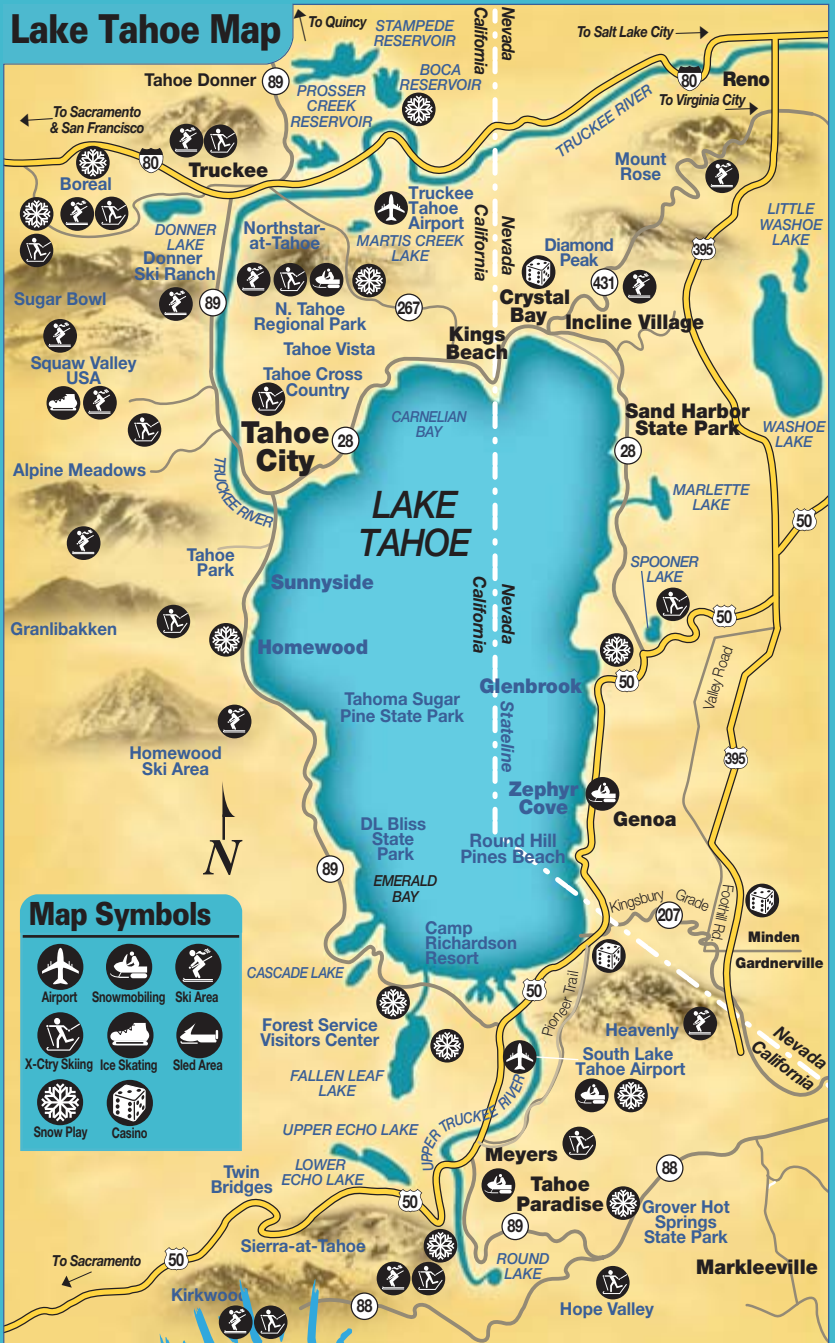

Lake Tahoe Map

Map Symbols

- | | | |
|---------------|--------------|-----------|
| | | |
| Airport | Snowmobiling | Ski Area |
| | | |
| X-Ctry Skiing | Ice Skating | Sled Area |
| | | |
| Snow Play | Casino | |

Copyright © 2009 All rights reserved. The reproduction of this map for other than personal use is strictly prohibited without the expressed written consent of Sunny Day Guide®.