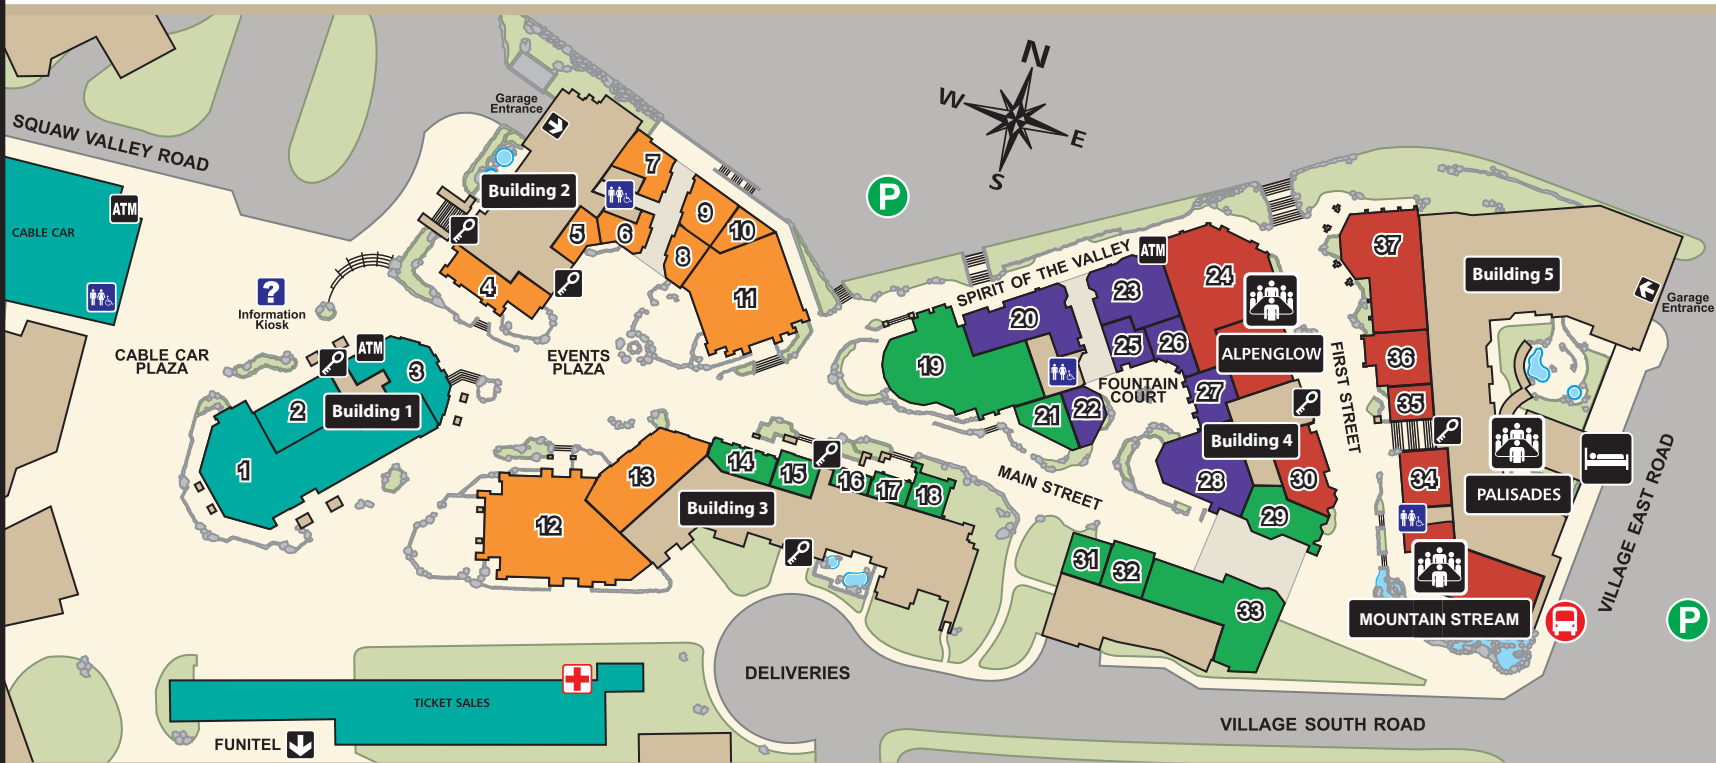

THE VILLAGE AT SQUAW VALLEY USA

- Lodging Check-In
- Lodging Entrance
- Conference Room
- Restrooms
- Parking
- TART Bus Stop
- Medical Clinic

Restaurants & Bars

- Auld Dubliner Irish Pub
- Blue Coyote Sports Grill
- Fireside Pizza Company
- Mamasake Sushi & Sake
- Twenty-Two, Bistro & Bar
- Uncorked Wine Bar

Boutiques & Galleries

- Gallery Keoki
- Lather & Fizz Bath Boutique
- The Rainbow Bridge
- Tails By The Lake Pet Shop
- Waxen Moon Candle Studio

Coffee, Soup & Snacks

- Ben & Jerry's Ice Cream
- Mountain Nectar
- Soupa
- Starbucks Coffee

Apparel & Accessories

- Atlas Men's Wear
- Blue Sky
- Edin Boutique
- First Street Leather
- Granite Chief Sport Shop
- Mindplay
- Olympic Valley Eyeware
- PlumpJackSport
- PlumpJackSport Accessories & Kids
- Surefoot Custom Boot Fitter
- Tait's Boardshop

Village Services

- Alice's Mountain Market & Video
- High Five Arcade
- Tahoe TV / SVTV
- Squaw Village Neighbourhood Co.
- Trilogy Spa
- Village Real Estate

Lodging

- Building 1 First Ascent Suites
- Building 2 North Face Suites
- Building 3 South Face Suites
- Building 4 22 Station West
- Building 5 22 Station East